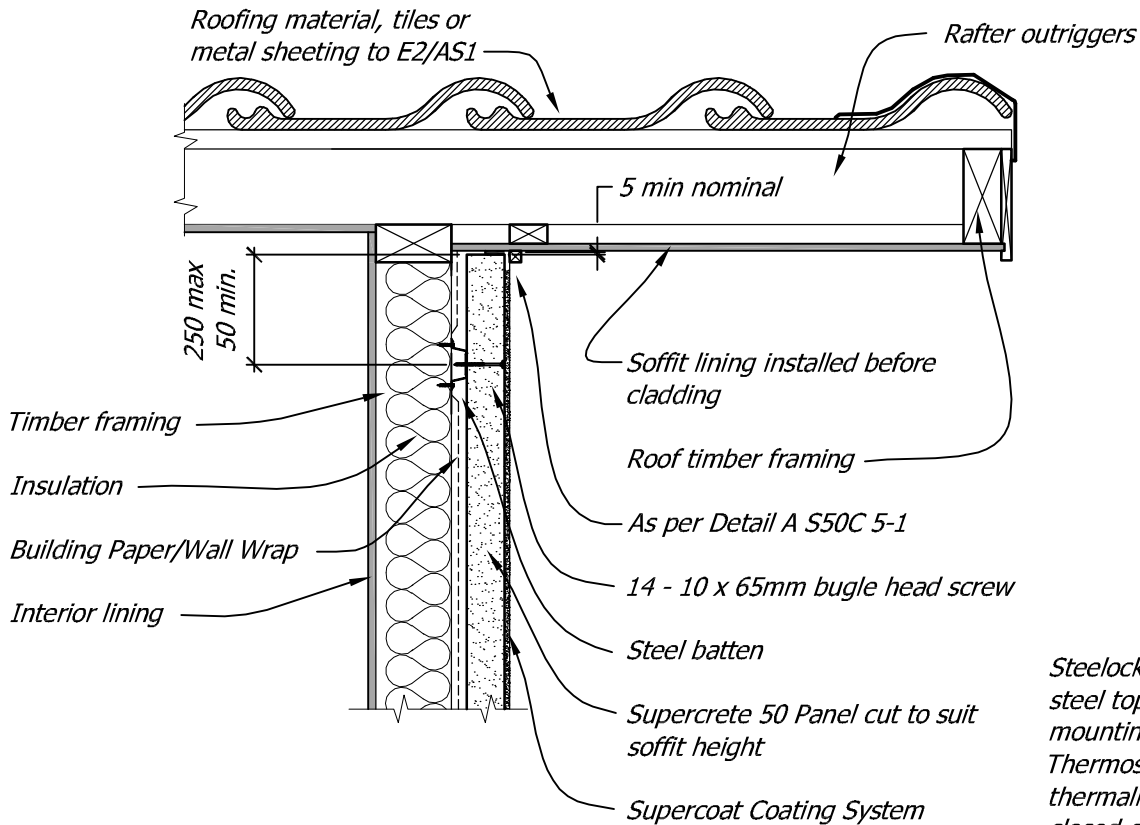

### Verge overhang - Soffit installed after panel

### Verge overhang - Soffit installed before panel

Steelock™ a unique steel top hat batten mounting system.  
Thermoseal™ a unique thermally efficient closed cavity cladding system.

**Supercrete**

**50**

Title:

**Verge Overhangs**

Date. September 2011

Scale: 1:10

Detail No. **S50C 5-12**

This drawing must be read in conjunction with the Supercrete 50 Cladding System Design & Installation Guide